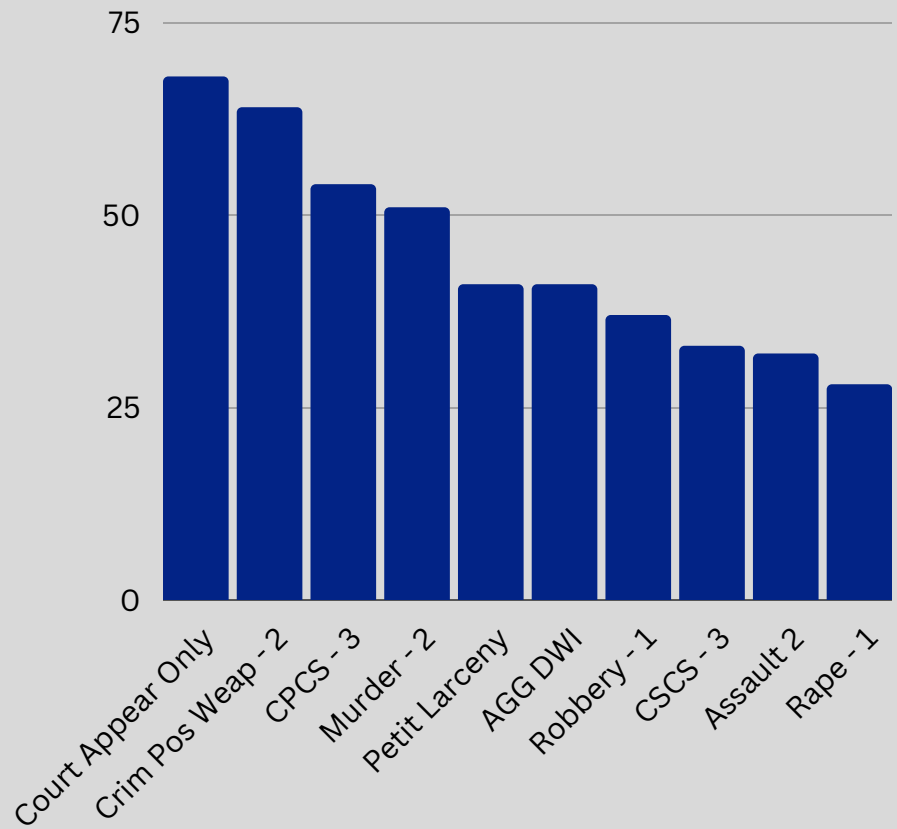

Suffolk County Sheriff's Office

Suffolk County Correctional Facilities Inmate Population April 17, 2023

Jail Population Breakdown by Gender

Population by Age & Gender

Population by Race

Population by Ethnicity

Number of Sentenced Inmates

Top 10 Towns by Residence

Top 10 Holding Charges

Visitor Statistics