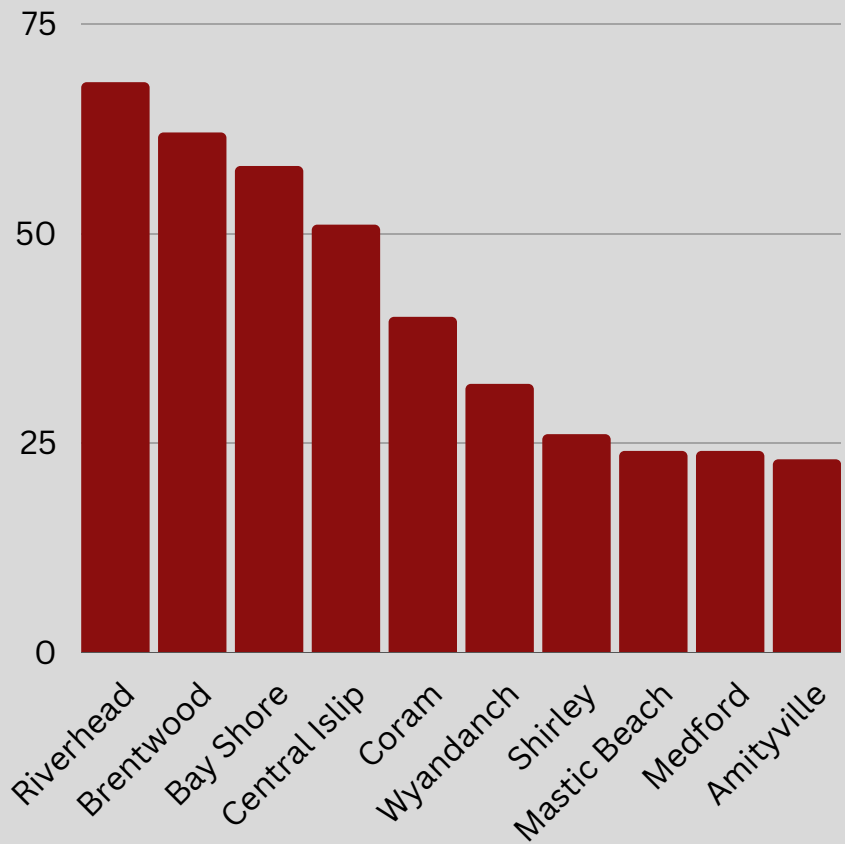

Suffolk County Sheriff's Office

Suffolk County Correctional Facilities Inmate Population April 17, 2023

Jail Population Breakdown by Gender

Population by Age & Gender

Population by Race

Population by Ethnicity

Number of Sentenced Inmates

Top 10 Towns by Residence

Top 10 Holding Charges

Visitor Statistics