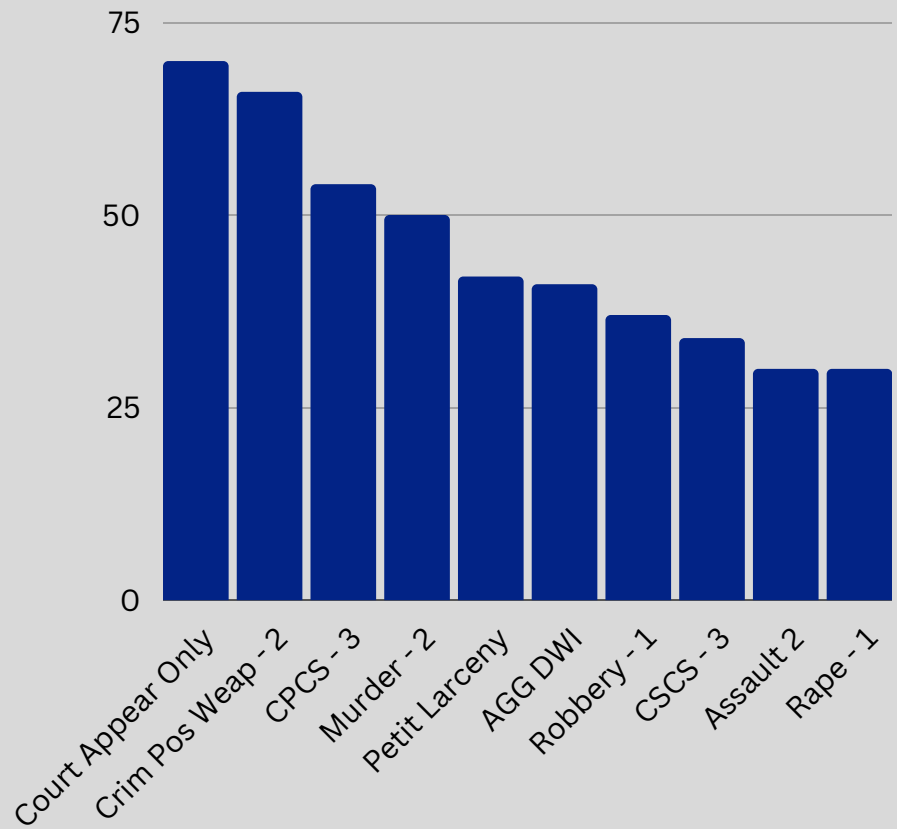

# Population by Ethnicity

# Number of Sentenced Inmates

**YAPHANK**  
**RIVERHEAD**

# Top 10 Towns by Residence

# Top 10 Holding Charges