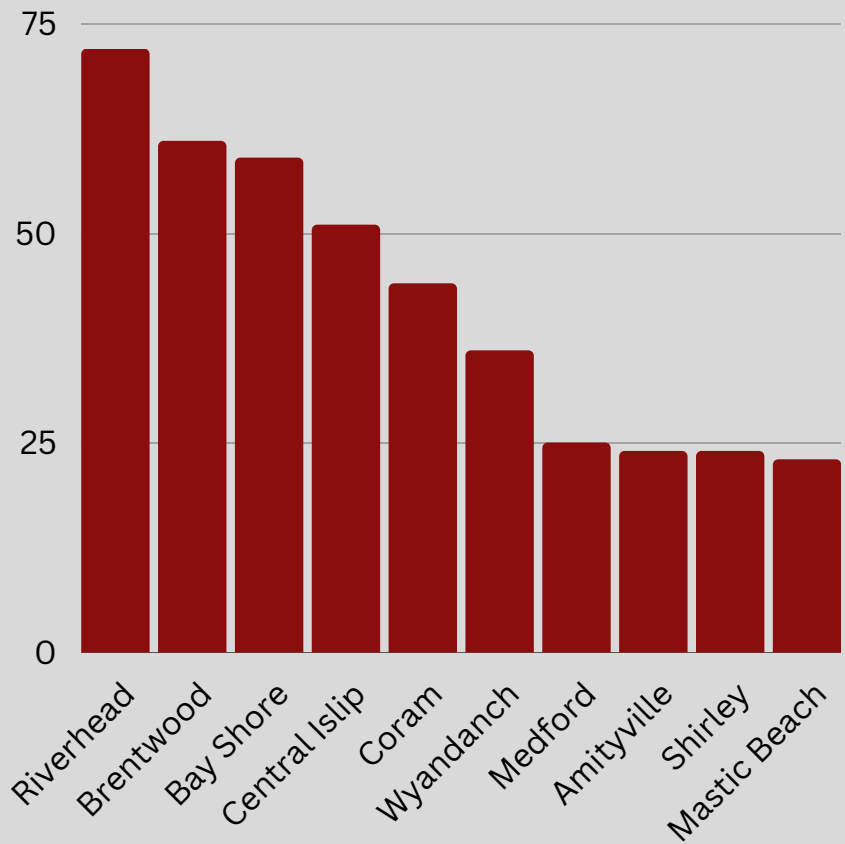

# Population by Race

# Population by Ethnicity

# Number of Sentenced Inmates

**YAPHANK**  
**RIVERHEAD**

# Top 10 Towns by Residence